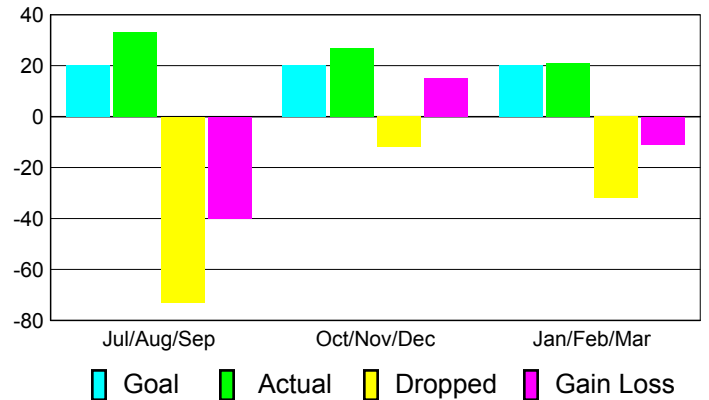

Membership Results 2010-2011

Goal, New, Dropped, Gain/Loss

Comparison of Membership Gain/Loss

Current Year Compared to the Previous Year