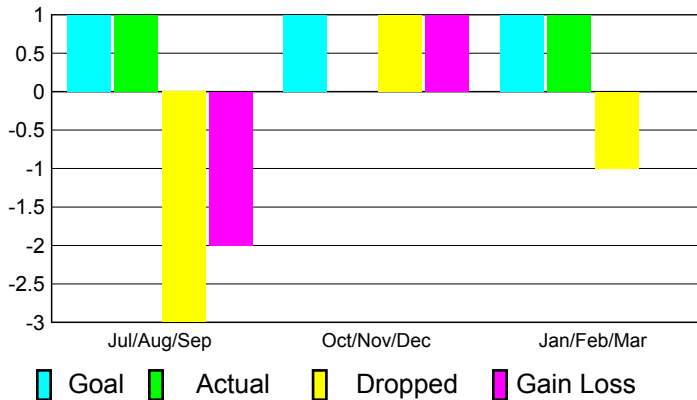

2010-2011 GMT Reports for District (or Undistricted) **District B 9**

GMT: **Joel R. Gómez Franco**

Location: **MEXICO**

GMT CA: **3**

CLUBS

Club Results
2010-2011

Clubs
2009-2010

Month	New Club Goal	Actual New Clubs	Actual Dropped Clubs	Gain/Loss of Clubs	Gain/Loss of Clubs
Jul/Aug/Sep	1	1	-3	-2	0
Oct/Nov/Dec	1	0	1	1	0
Jan/Feb/Mar	1	1	-1	0	0
Totals	3	2	-3	-1	0

Club Results 2010-2011

Goal, New, Dropped, Gain/Loss

Comparison of Club Gain/Loss

Current Year Compared to the Previous Year

YTD Status Quo Clubs 2010-2011

Status Quo Clubs Compared to Status Quo Members

MEMBERSHIP