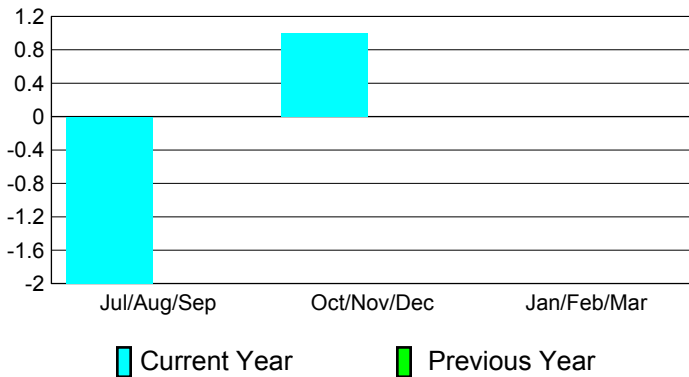

2010-2011 GMT Reports for District (or Undistricted) **District B 9**

GMT: **Joel R. Gómez Franco**

Location: **MEXICO**

GMT CA: **3**

CLUBS

Club Results
2010-2011

Clubs
2009-2010

Month	New Club Goal	Actual New Clubs	Actual Dropped Clubs	Gain/Loss of Clubs	Gain/Loss of Clubs
Jul/Aug/Sep	1	1	-3	-2	0
Oct/Nov/Dec	1	0	1	1	0
Jan/Feb/Mar	1	1	-1	0	0
Totals	3	2	-3	-1	0

Club Results 2010-2011

Goal, New, Dropped, Gain/Loss

Comparison of Club Gain/Loss

Current Year Compared to the Previous Year

YTD Status Quo Clubs 2010-2011

Status Quo Clubs Compared to Status Quo Members

MEMBERSHIP